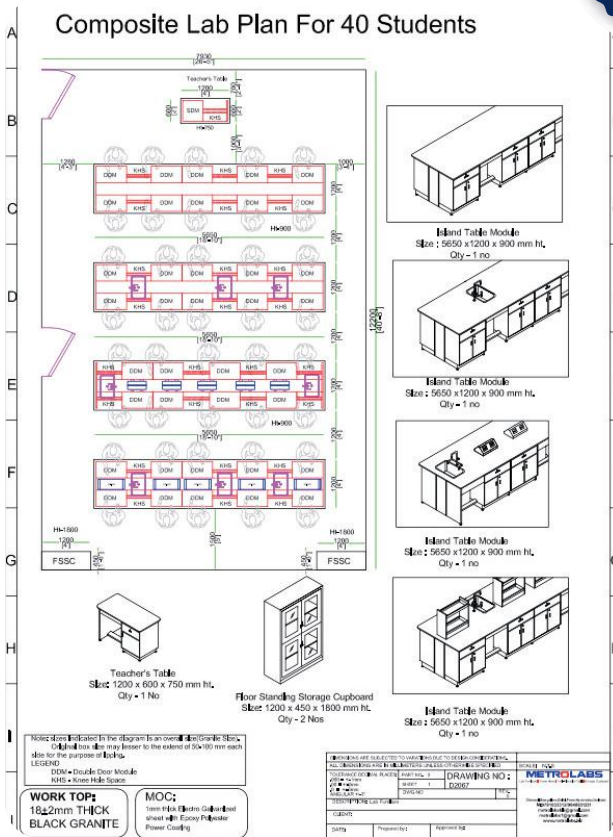

Plan your Lab Furniture