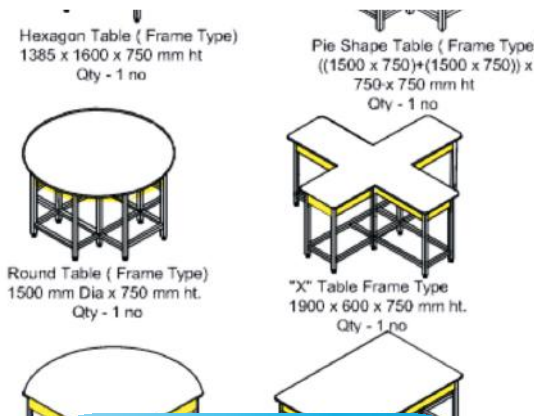

We are there when you need us !

Mathematics Laboratory Furniture

for future engineers

Mathematics Lab Tables

Our recommended Mathematics lab design includes island lab tables and / or Wall side tables, which comfortably accommodate students for each Keyboard.

Storage Cupboards

Mathematics Lab storage cupboards and racks keep instruments and shapes organized, protect them from dust and damage, and prevent unauthorized access. Lockable compartments ensure security, while organized storage allows for easy maintenance and quick access to materials.

Lab Bench Outfitting

The standard Mathematics Lab Bench configuration plain and spacious

Emphasizing long-term value

Our Mathematics Lab setup is a smart investment in your school's future, supporting smooth affiliation, increasing student capacity, and providing durable, adaptable furniture built to last — all while creating a modern, functional learning space for hands-on mathematical exploration.

Customized Design

Your lab, your design: We offer customized solutions to fit your exact dimensions

Quality Manufacturing

Impeccable quality manufacturing, thoughtfully priced to meet your budget

Safe Supply

Your order will be carefully packaged, safely transported, and delivered directly to you.

On-time Installation

Your ordered lab furniture will be installed and your completed lab handed over to you as scheduled

We Metrolabs

Metrolabs offers custom-designed, high-quality labs tailored to your space and budget, with safe delivery and on-time installation.

We have the power to
Create your perfect lab

☎ 70100 75103

✉ enquiry@schoolabfurniture.com

🌐 www.schoolabfurniture.com