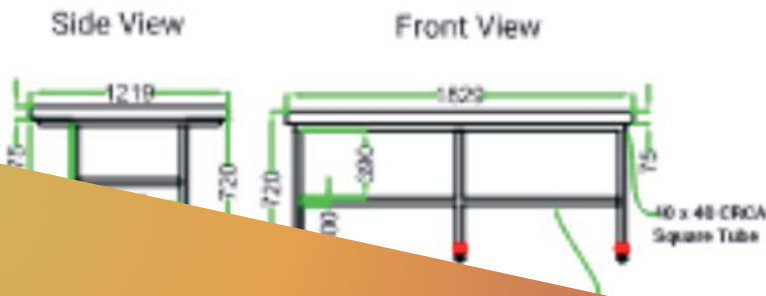

Robotics & AI Laboratory Furniture

Innovation, hands-on learning, and problem-solving skills

Robotics & AI Lab Tables

The lab should utilize a mix of island and wall-side tables to create flexible workstations for robotics, coding, and electronics. This includes:

- Individual tables: For focused student work.
- Long collaborative tables: For group projects.
- Island workbenches: For team-based experimentation.

Standardized sizing is recommended at 1200mm x 600mm per student, with the flexibility to adjust based on the lab's size and needs.

Storage Cupboards

Robotics & AI Lab storage cupboards keep cables, peripherals, and manuals organized, protect equipment from dust and damage, and prevent unauthorized access. **Lockable compartments** secure sensitive items, while organized storage ensures easy maintenance and quick access to tools.

Emphasizing long-term value

Our **Robotics & AI Lab** is a forward-thinking investment in your school's future, supporting smooth **affiliation approval**, expanding student capacity, and providing durable, adaptable furniture designed to last for years — all while creating a **cutting-edge, functional learning environment**.

Customized Design

Your lab, your design: We offer customized solutions to fit your exact dimensions

Quality Manufacturing

Impeccable quality manufacturing, thoughtfully priced to meet your budget

Safe Supply

Your order will be carefully packaged, safely transported, and delivered directly to you.

On-time Installation

Your ordered lab furniture will be installed and your completed lab handed over to you as scheduled

We Metrolabs

Metrolabs offers custom-designed, high-quality labs tailored to your space and budget, with safe delivery and on-time installation.

We have the power to
Create your perfect lab

☎ 70100 75103

✉ enquiry@schoollabfurniture.com

🌐 www.schoollabfurniture.com