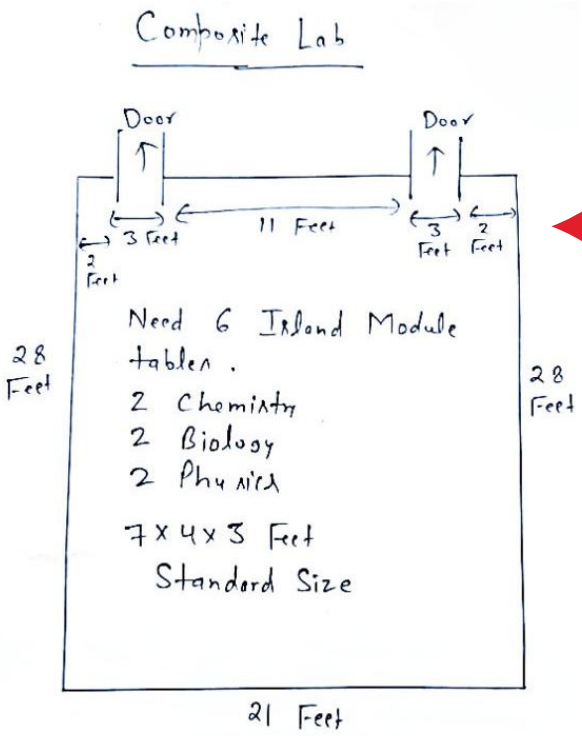

## Our Detailed plan diagram

We will provide a detailed plan diagram of your required lab, including

- Lab Furniture Dimensions - Accurate measurements for all furniture pieces.
- Integrated Facilities - Placement of essential features such as.
  - Locations and details of any pillars within the room (if applicable).
  - Hand Wash Sink & Tap - Ensuring hygiene and convenience.
  - Electrical Box - Proper positioning for safety and accessibility.
  - Under-Bench Cupboards - Storage solutions for equipment and materials.
  - Reagent Storage Shelves - Organized space for chemicals and reagents.