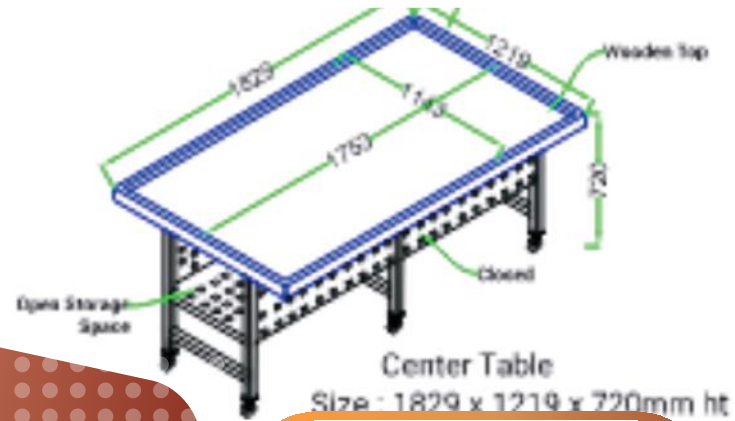

Rust Resistance: Rust-free materials, such as 0.8 to 1mm thick galvanized iron (GI), should be used.

Modular Design: Can be customized with movable partitions for multi-purpose use