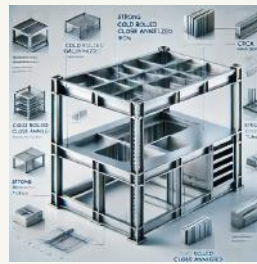

Material of Construction

- ✓ **Under Bench Modules** – Durable Galvanized Iron (GI) sheets, corrosion-resistant.
- ✓ **Frame Structure** – Strong CRCA square/rectangular tubes for stability.