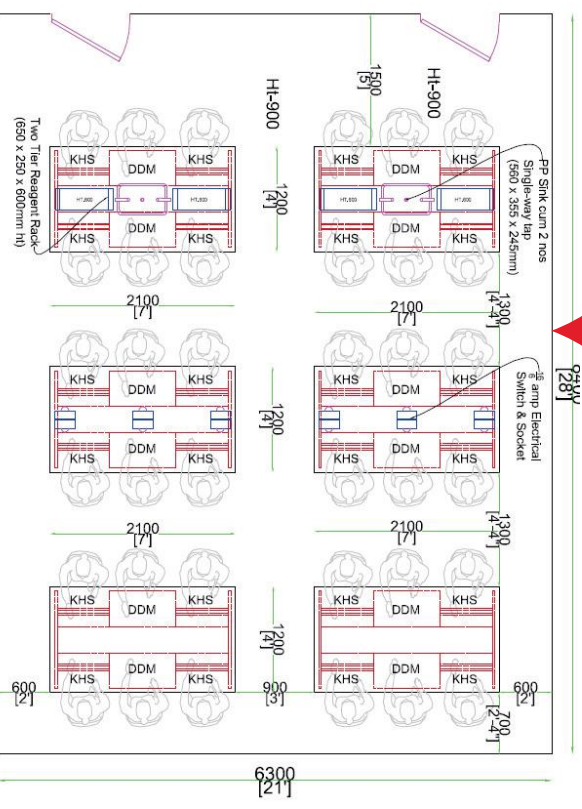

Our Detailed plan diagram

We will provide a detailed plan diagram of your required lab, including

- Lab Furniture Dimensions - Accurate measurements for all furniture pieces.
- Integrated Facilities - Placement of essential features such as.
  - Locations and details of any pillars within the room (if applicable).
  - Hand Wash Sink & Tap - Ensuring hygiene and convenience.
  - Electrical Box - Proper positioning for safety and accessibility.
  - Under-Bench Cupboards - Storage solutions for equipment and materials.
  - Reagent Storage Shelves - Organized space for chemicals and reagents.