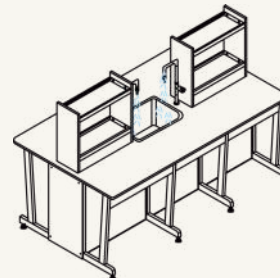

Frame Type

- ✓ Features two reagent shelves for convenient chemical storage.
- ✓ Includes a polypropylene (PP) sink with two single-way water taps for easy access to water.
- ✓ Customizable color options to match laboratory aesthetics.

7 x 4 x 3 ft. / 8 x 5 x 3 ft.

7 x 4 x 3 ft. / 8 x 5 x 3 ft.

COMPUTR SCIENCE ISLAND